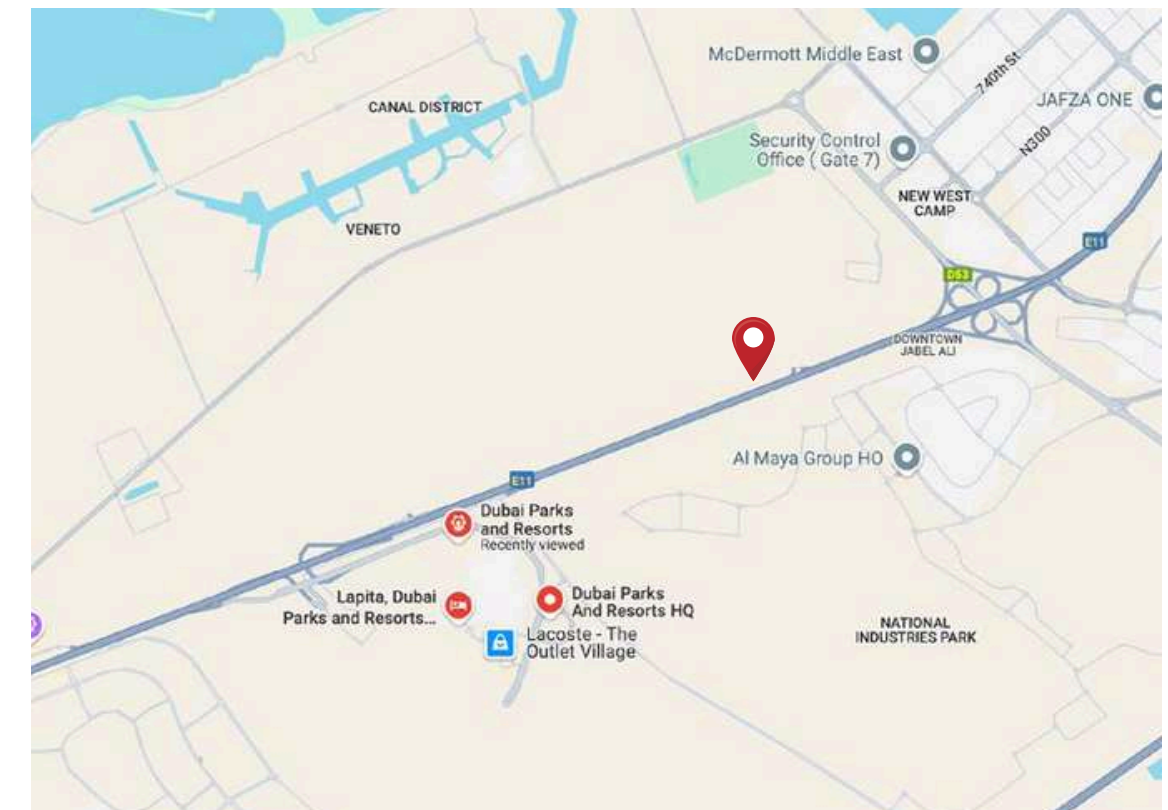

Characteristics of the Location and Area Coverage

Sheikh Zayed Road

Daily traffic flow: 450K vehicles on average

Gate to: Dubai Parks and Resorts

Traffic peak time: 8:00AM-11:00AM
| 4:00PM - 8:00PM

Billboard visibility: 800m Dubai to Abu Dhabi | Abu Dhabi to all other Emirates

SHEIKH ZAYED ROAD - NEAR DUBAI PARKS AND RESORTS

Hoarding 2

Type: Hoarding

Size: 50M x12M (1 Side)

Material: Front Lit

LOCATION

**TRADE IN & DRIVE
HOME A JETOUR**
UP TO 10,000 AED SUPPORT

*T&Cs Apply