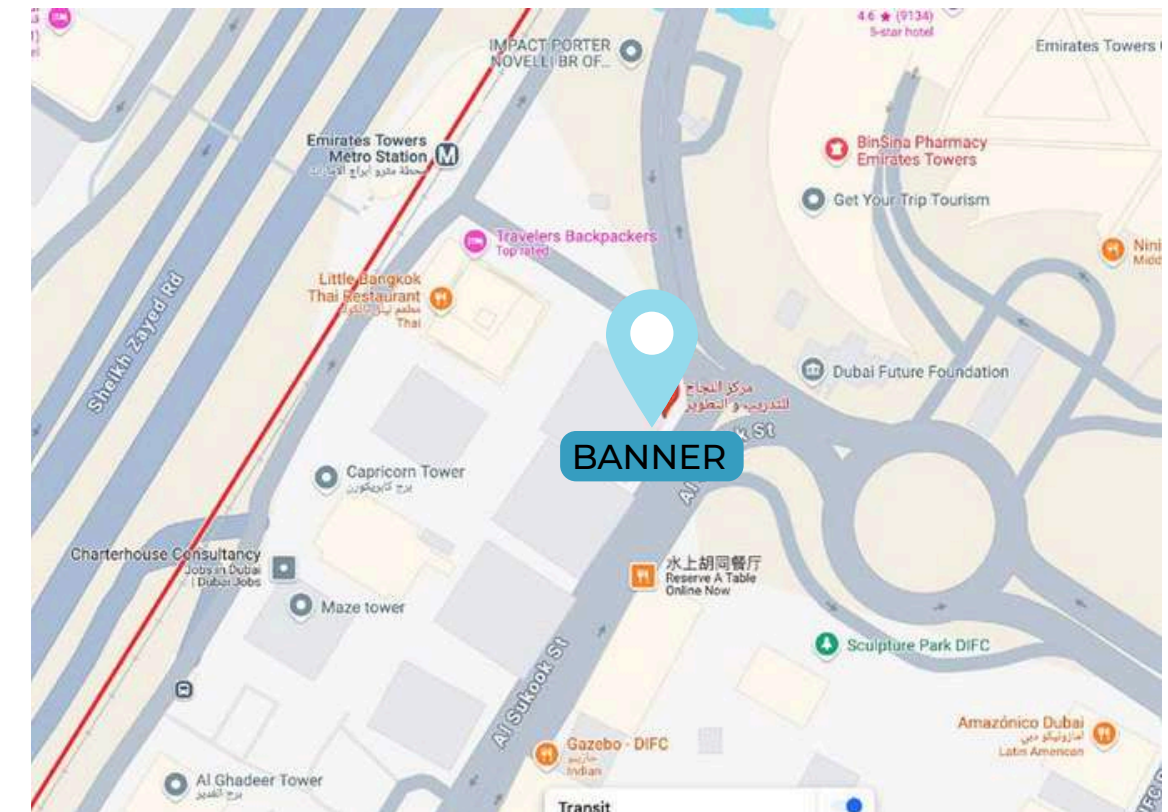

Characteristics of the Location and Area Coverage

Sheikh Zayed Road

Daily traffic flow: 450K vehicles on average

Gate to: Dubai Parks and Resorts

Traffic peak time: 8:00AM-11:00AM
| 4:00PM - 8:00PM

Billboard visibility: 800m Dubai to Abu Dhabi | Abu Dhabi to all other Emirates

شركة جيتور | مكتب بائع | ائتمان بائع | ائتمان بائع | ائتمان بائع

DIFC

Wall Banner

Type: Banner

Size: 33M x 22M

Material: Backlit

LOCATION

Thank you