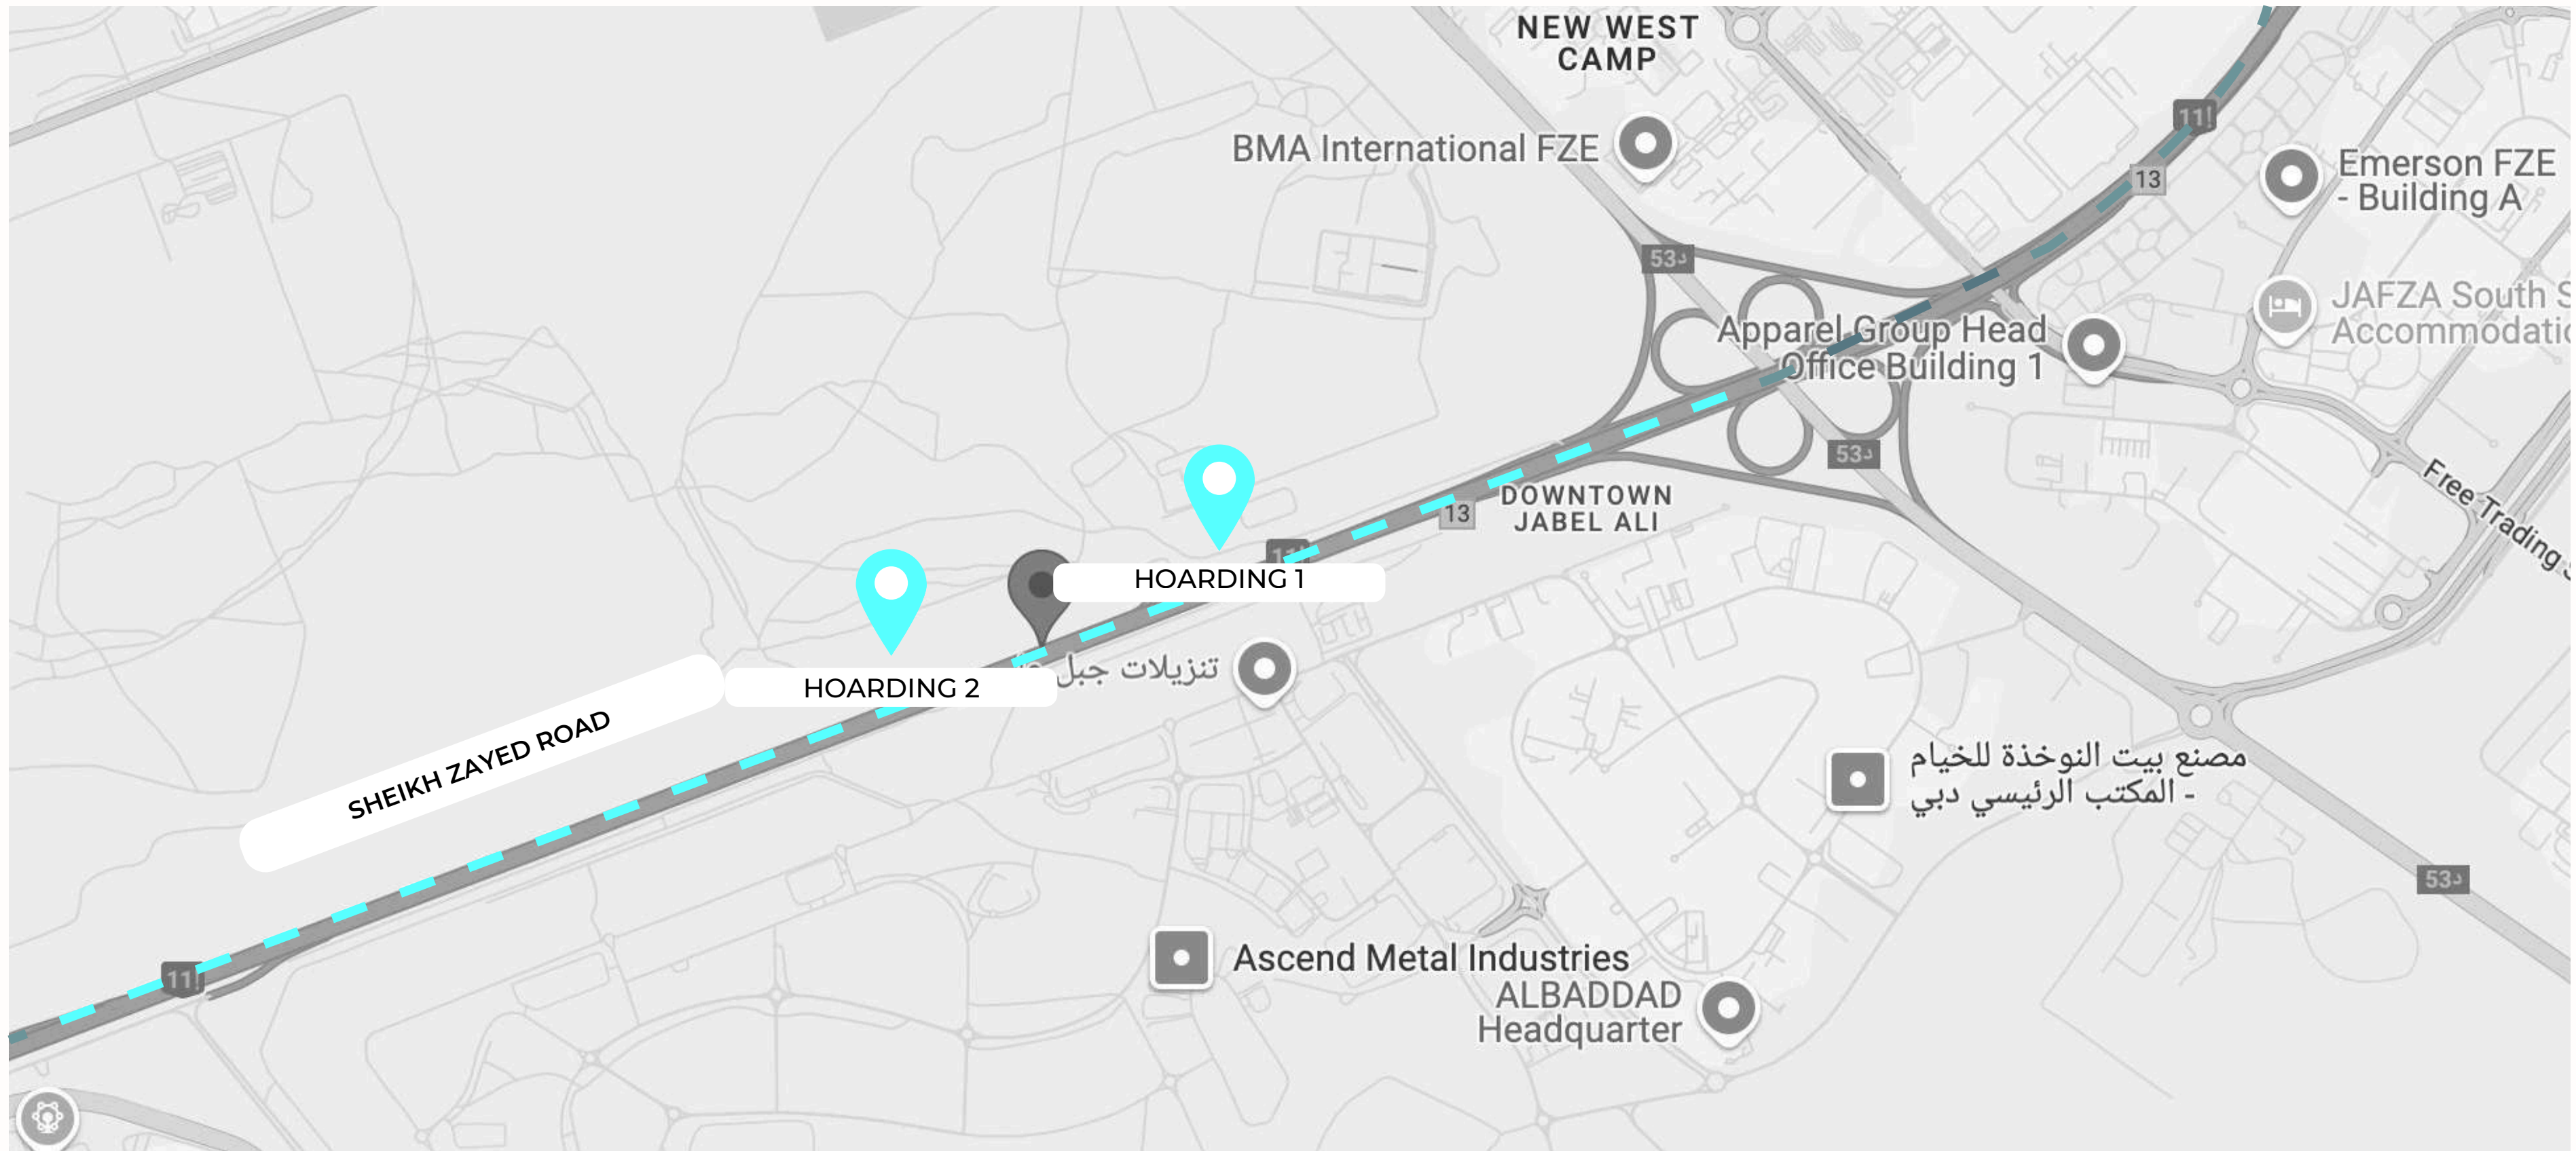

Dominate the SZR : The Gateway to Dubai & Abu Dhabi

Massive Exposure: 450,000+ vehicles pass this location on average every day.

Extended Visibility: A long 800-meter viewing distance ensures your creative is seen and absorbed.

Guaranteed Prime Time: Your brand dominates the busiest commuter periods (8:00 AM - 11:00 AM and 4:00 PM - 8:00 PM), capturing the attention of professionals and residents during their daily travel.

HOARDINGS LOCATION - SHEIKH ZAYED ROAD

Characteristics of the Location and Area Coverage

Sheikh Zayed Road

Daily traffic flow: 450K vehicles on average

Gate to: Dubai Parks and Resorts

Traffic peak time: 8:00AM-11:00AM
| 4:00PM - 8:00PM

Billboard visibility: 800m Dubai to Abu Dhabi | Abu Dhabi to all other Emirates

Target Demographics

- Tourists & Families: This is the main "leisure corridor" for traffic heading to Dubai Parks and Resorts.
- Commuters & Professionals: You will reach a massive audience of daily commuters traveling between the key business hubs of Dubai, Jebel Ali, and Abu Dhabi.
- Residents: This location serves the fast-growing residential communities of Dubai South, Emaar South, and surrounding areas.