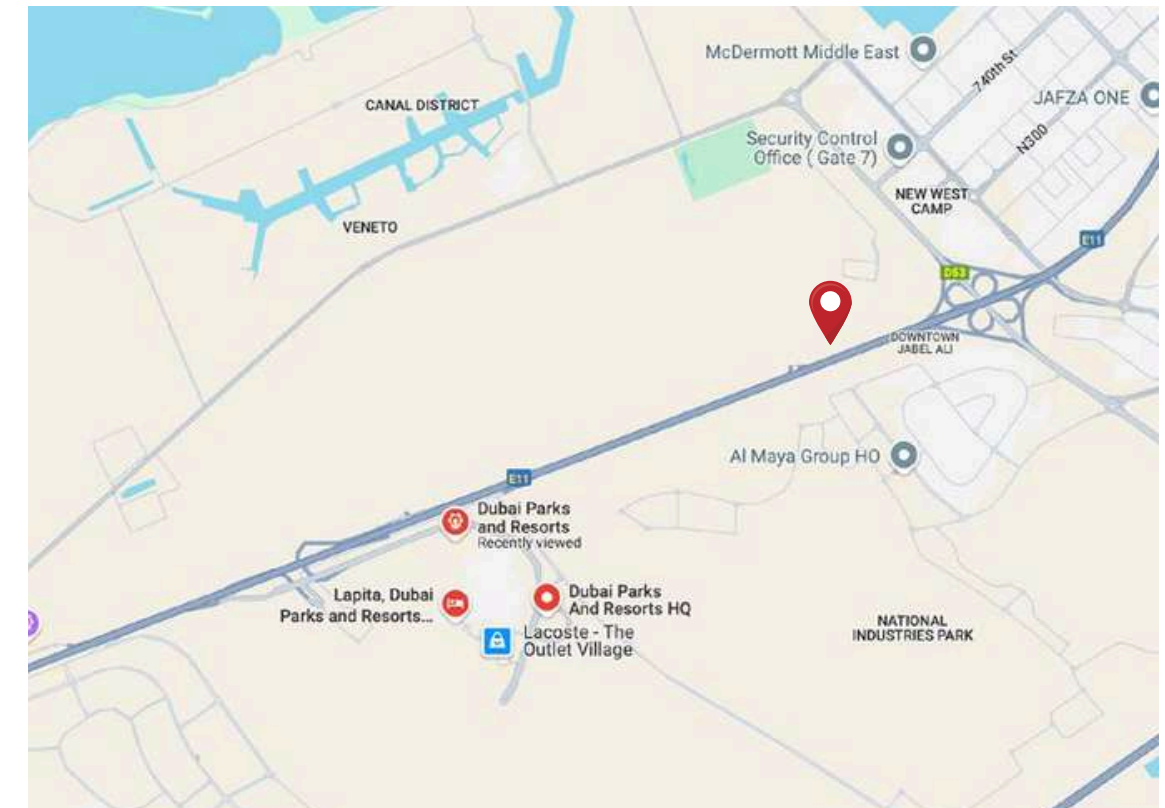

Guaranteed Prime Time: Your brand dominates the busiest commuter periods (8:00 AM - 11:00 AM and 4:00 PM - 8:00 PM), capturing the attention of professionals and residents during their daily travel.

HOARDINGS LOCATION - SHEIKH ZAYED ROAD

Characteristics of the Location and Area Coverage

Sheikh Zayed Road

Daily traffic flow: 450K vehicles on average

Gate to: Dubai Parks and Resorts

Traffic peak time: 8:00AM-11:00AM
| 4:00PM - 8:00PM

Billboard visibility: 800m Dubai to Abu Dhabi | Abu Dhabi to all other Emirates

Target Demographics

- Tourists & Families: This is the main "leisure corridor" for traffic heading to Dubai Parks and Resorts.
- Commuters & Professionals: You will reach a massive audience of daily commuters traveling between the key business hubs of Dubai, Jebel Ali, and Abu Dhabi.
- Residents: This location serves the fast-growing residential communities of Dubai South, Emaar South, and surrounding areas.

SHEIKH ZAYED ROAD - NEAR DUBAI PARKS AND RESORTS

Hoarding 1

Type: Hoarding

Size: 50M x12M (1 Side)

Material: Front Lit

LOCATION

T2 DM
**800Km
RANGE**
POWER MEETS PURPOSE
JETOUR

T2 DM
**مدى
800 كم**
قوة ذات غاية